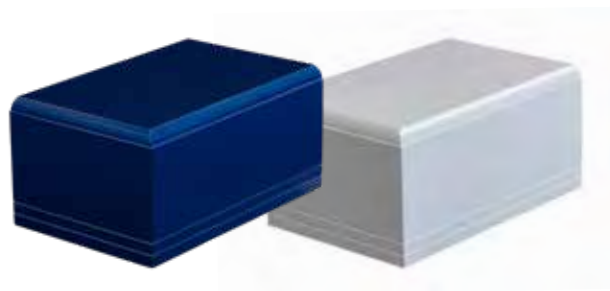

Custom Urns

Available upon request.

Priced from $300

Flat Lid

Blue, White.

$2,230

Custom

$2,515

All prices include GST