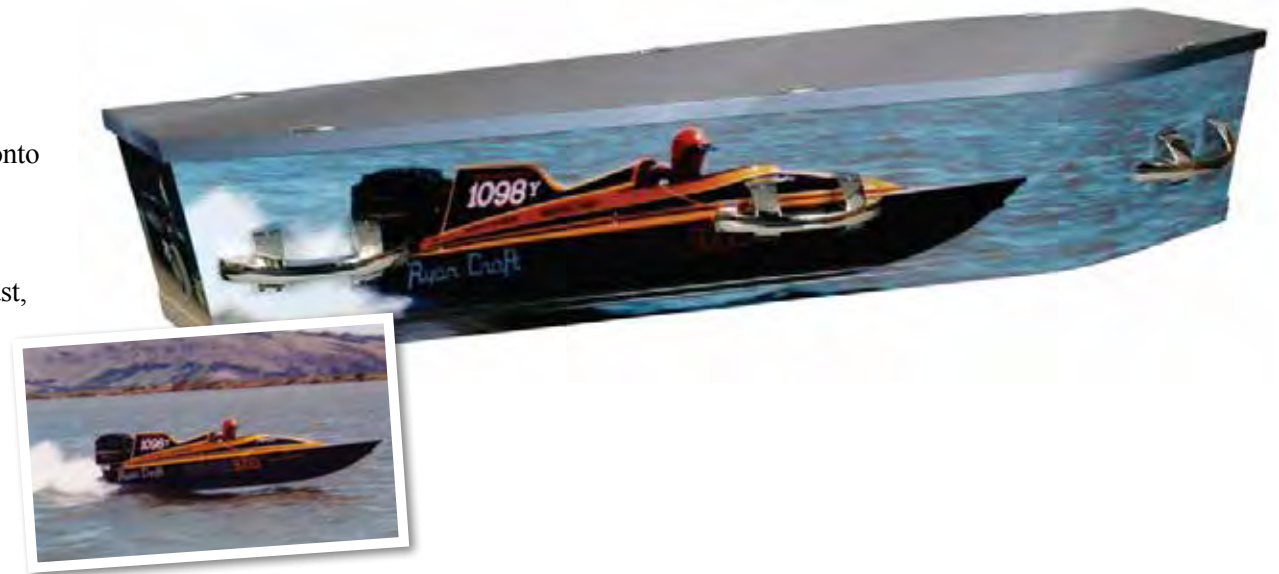

Examples shown are of a Lamb & Hayward picture casket, produced for John Rodgers, a passionate speedboat racer and motorsport enthusiast, formerly of Amberley.

\$3,375

Personalised Picture Urns

Prices available upon request.